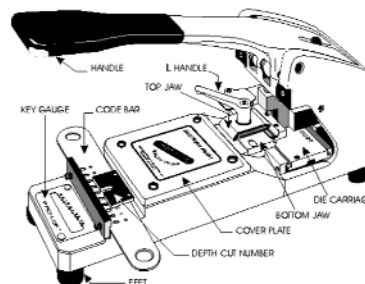

BP201SC

Part #	Description	Specific Keyways
BP201SC	Schlage	Schlage Classic (including Ic) obverse key sections only C, CE, E, EF, F, FG, G, H, J, K, L (aftermarket L blanks only).
		Primus Same key sections as obverse except A"P" has been added to keyway number (ie; CP, CEP, EP, etc.).
		Schlage Everest C Key sections (i.e. C123, C124, C126, C135, C145) (including I/C).
		Everest Primus — uses same names.

Exclusions: Numbered key sections, quad key sections, reverse key section, Everest B (B + 3 digits), Everest D (D + 3 digits).