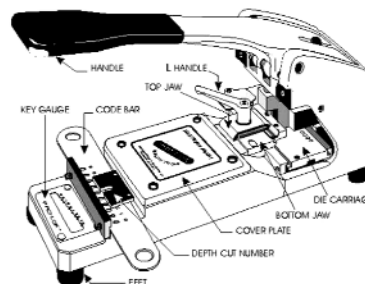

Heavy Duty Key Machine

The Blue Punch key machine is a dedicated key punch machine designed to provide factory original keys. It creates keys with the speed of a duplicator. The Blue Punch is fast, extremely accurate and easy to use. The key machine is set up at the factory to provide automatic spacing and depth.

An ideal key machine for the commercial locksmith, hotels, schools and other institutions. Fast and easy to use, this key machine is precision machined to the tightest tolerances. Portable and dependable, hand operated — no electrical outlet needed.

BP201KW

Part #	Description	Specific Keyways
BP201KW	Kwikset	Kwikset Standard Titan Will not cut Titan 5 and 6 pin or Titan square first cut. Yale residential.